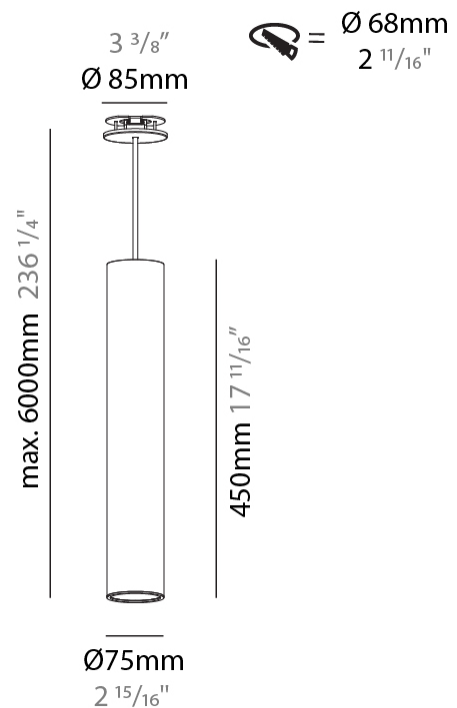

PHYSICAL

Shape: Cylinder
Diameter (mm): 75
Diameter (in): 2 ¹⁵/₁₆
Height (mm): 450
Height (in): 17 ¹¹/₁₆
Max. Overall Height (mm): 2450
Max. Overall Height (in): 96 ⁷/₁₆
Light Distribution: Downlight
Diffuser: Shine Ring 0-6
Fixture Finish: SSR / BKV / CWI / CRY / HAB / LAG / UFT / ITA / RUA / RUR / MIC / FTG / MYG / TWT / LOD / PUS / FRO / FUP / KIA / POP / BLS / SPG / MEY / GOH / GUM / CHC / COM / ABZ / JAG / OBR / MOS / ROR
Fixture Material: Aluminum
Cable Details: 2000mm / 6000mm Cable in White / Black / Orange / Red
Cut-out Measurements: 68mm / 2 11/16"

ELECTRICAL

Lamp Type: LED (Zhaga Standard)
Input Wattage (W): 20
Total Output Wattage (W): 18.2
Dimming: Non-Dimming / Phase Dimming (120vac Only)
Driver Included: Yes
Driver Location: Integrated
Driver Type: Constant Current - Universal
Driver Class: Class 2
Input Voltage (V): 120 - 277
Constant Current (MA): 500
Upon Request: (Not included - see components) Remote: 0-10Vdc dimming

LED

Number of LEDs: 1
Color Temperature (°K): 2700 / 3000 / 4000
Max. Delivered Lumen (lm): 1512 / 1568 / 1680
Nominal Lumen (lm): 1782 / 1848 / 1981
CRI: >90 CRI
Lamp Life (hrs): 50000
Upon Request: ***3500K available in minimum quantities (larger quantities upon request)

OPTICAL

Reflector: 18 / 36 / 52

RATINGS AND CERTIFICATIONS

Certified By: Certified for North American Standards
IP rating: IP20