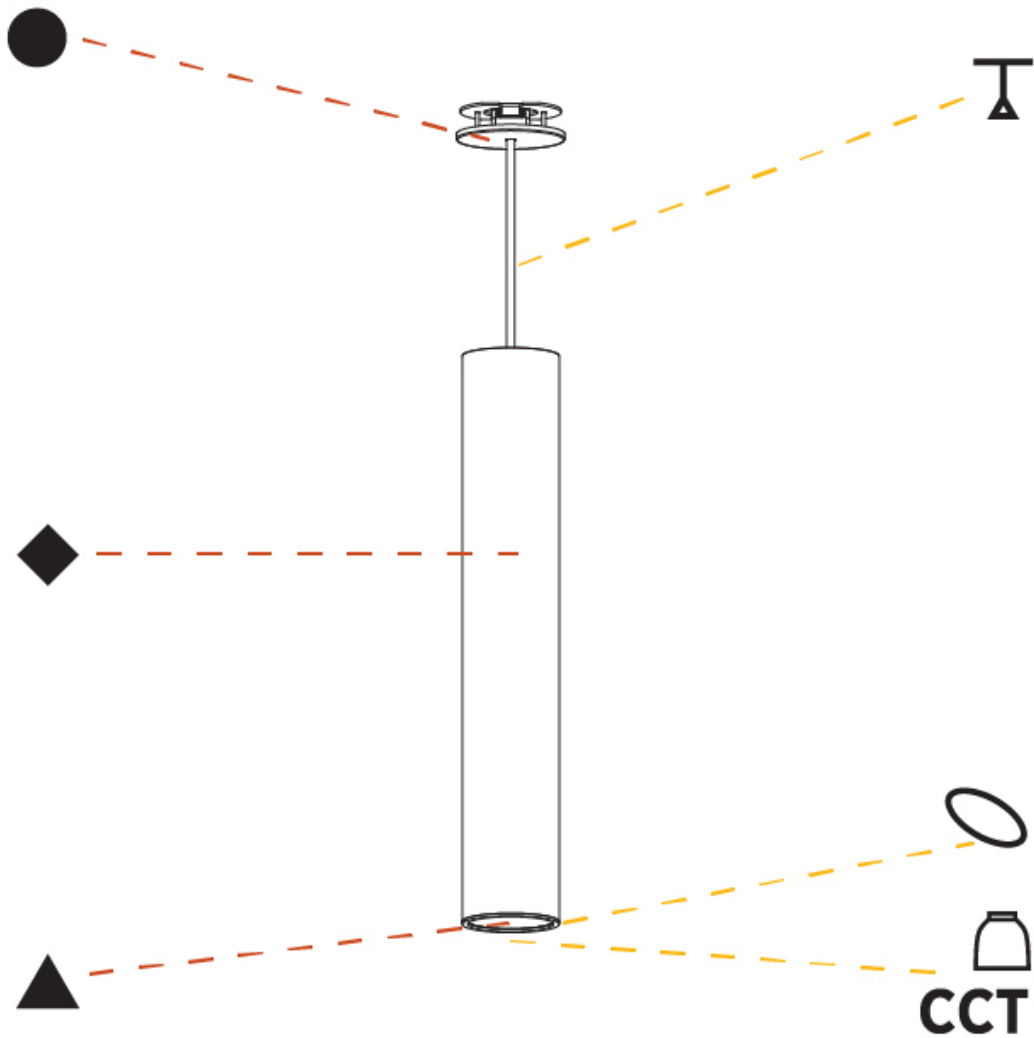

GENERAL

Series: Hangover
Subseries: Hangover Monopoint Recessed Canopy
Brand: Prolicht
Division: Architectural
Mounting Type: Suspension
Mounting Location: Ceiling
Subcategory: Pendant

PHYSICAL

Shape: Cylinder
Diameter (mm): 75
Diameter (in): 2 ¹⁵ / ₁₆
Height (mm): 450
Height (in): 17 ¹¹ / ₁₆
Max. Overall Height (mm): 2450
Max. Overall Height (in): 96 ⁷ / ₁₆
Light Distribution: Downlight
Diffuser: Shine Ring 0-6
Fixture Finish: SSR / BKV / CWI / CRY / HAB / LAG / UFT / ITA / RUA / RUR / MIC / FTG / MYG / TWT / LOD / PUS / FRO / FUP / KIA / POP / BLS / SPG / MEY / GOH / GUM / CHC / COM / ABZ / JAG / OBR / MOS / ROR
Fixture Material: Aluminum
Cable Details: 2000mm / 6000mm Cable in White / Black / Orange / Red
Cut-out Measurements: 68mm / 2 11/16"

OPTICAL

Reflector: 18 / 36 / 52

RATINGS AND CERTIFICATIONS

Certified By: Certified for North American Standards
IP rating: IP20

HANGOVER MONOPOINT RECESSED CANOPY SUSPENSION

A300161-

PROJECT
TYPE
SPECIFIER
QUANTITY
DATE

GENERAL

Series: Hangover
Subseries: Hangover Monopoint Recessed Canopy
Brand: Prolicht
Division: Architectural
Mounting Type: Suspension
Mounting Location: Ceiling
Subcategory: Pendant

PHYSICAL

Shape: Cylinder
Diameter (mm): 75
Diameter (in): 2 ¹⁵ / ₁₆
Height (mm): 450
Height (in): 17 ¹¹ / ₁₆
Max. Overall Height (mm): 2450
Max. Overall Height (in): 96 ⁷ / ₁₆
Light Distribution: Direct / Indirect
Diffuser: Shine Ring 0-6
Fixture Finish: SSR / BKV / CWI / CRY / HAB / LAG / UFT / ITA / RUA / RUR / MIC / FTG / MYG / TWT / LOD / PUS / FRO / FUP / KIA / POP / BLS / SPG / MEY / GOH / GUM / CHC / COM / ABZ / JAG / OBR / MOS / ROR
Fixture Material: Aluminum
Cable Details: 2000mm / 6000mm Cable in White / Black / Orange / Red
Cut-out Measurements: 68mm / 2 11/16"