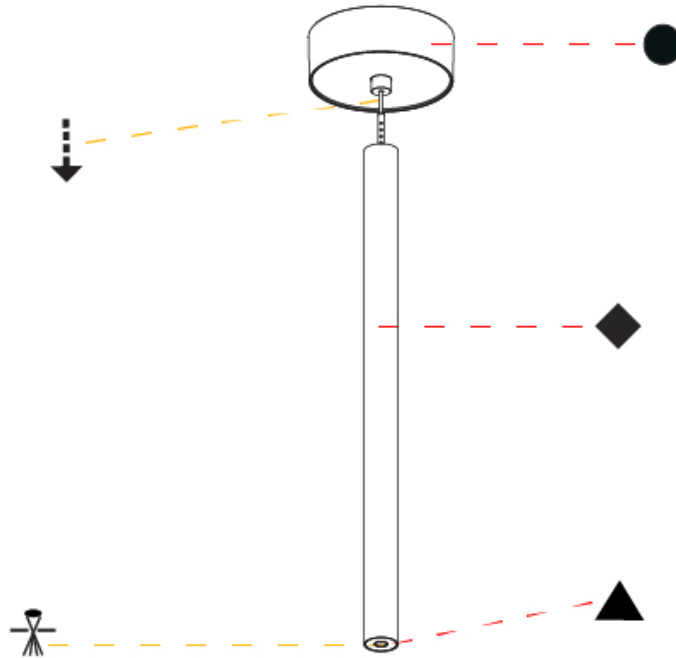

Shape: Cylinder
 Diameter (mm): 28
 Diameter (in): 1 1/8
 Height (mm): 450
 Height (in): 17 11/16
 Max. Overall Height (mm): 2450
 Max. Overall Height (in): 96 7/16
 Light Distribution: Downlight
 Weight (kg): 0.504
 Weight (lbs): 1.11
 Fixture Finish: SSR / BKV / CWI / CRY / HAB / LAG / UFT / ITA / RUA / RUR / MIC / FTG / MYG / TWT / LOD / PUS / FRO / FUP / KIA / POP / BLS / SPG / MEY / GOH / GUM / CHC / COM / ABZ / JAG / OBR / MOS / ROR
 Fixture Material: Aluminum
 Cable Details: 2000mm or 4000mm Black Cable

OPTICAL

Optic°: 24 / 32 / 34 / 55 / 58

RATINGS AND CERTIFICATIONS

Certified By: Certified for North American Standards
 IP rating: IP20

HANGOVER PLUG MONOPOINT SURFACE CANOPY SUSPENSION

A30846-

PROJECT
TYPE
SPECIFIER
QUANTITY
DATE

Shape: Cylinder
 Diameter (mm): 28
 Diameter (in): 1 1/8
 Height (mm): 450
 Height (in): 17 11/16
 Max. Overall Height (mm): 2450
 Max. Overall Height (in): 96 7/16
 Light Distribution: Downlight
 Weight (kg): 0.64
 Weight (lbs): 1.41
 Diffuser: Shine Ring - Opal / Yellow / Orange / Red / Blue / Green
 Fixture Finish: SSR / BKV / CWI / CRY / HAB / LAG / UFT / ITA / RUA / RUR / MIC / FTG / MYG / TWT / LOD / PUS / FRO / FUP / KIA / POP / BLS / SPG / MEY / GOH / GUM / CHC / COM / ABZ / JAG / OBR / MOS / ROR
 Fixture Material: Aluminum
 Cable Details: 2000mm or 4000mm Black Cable